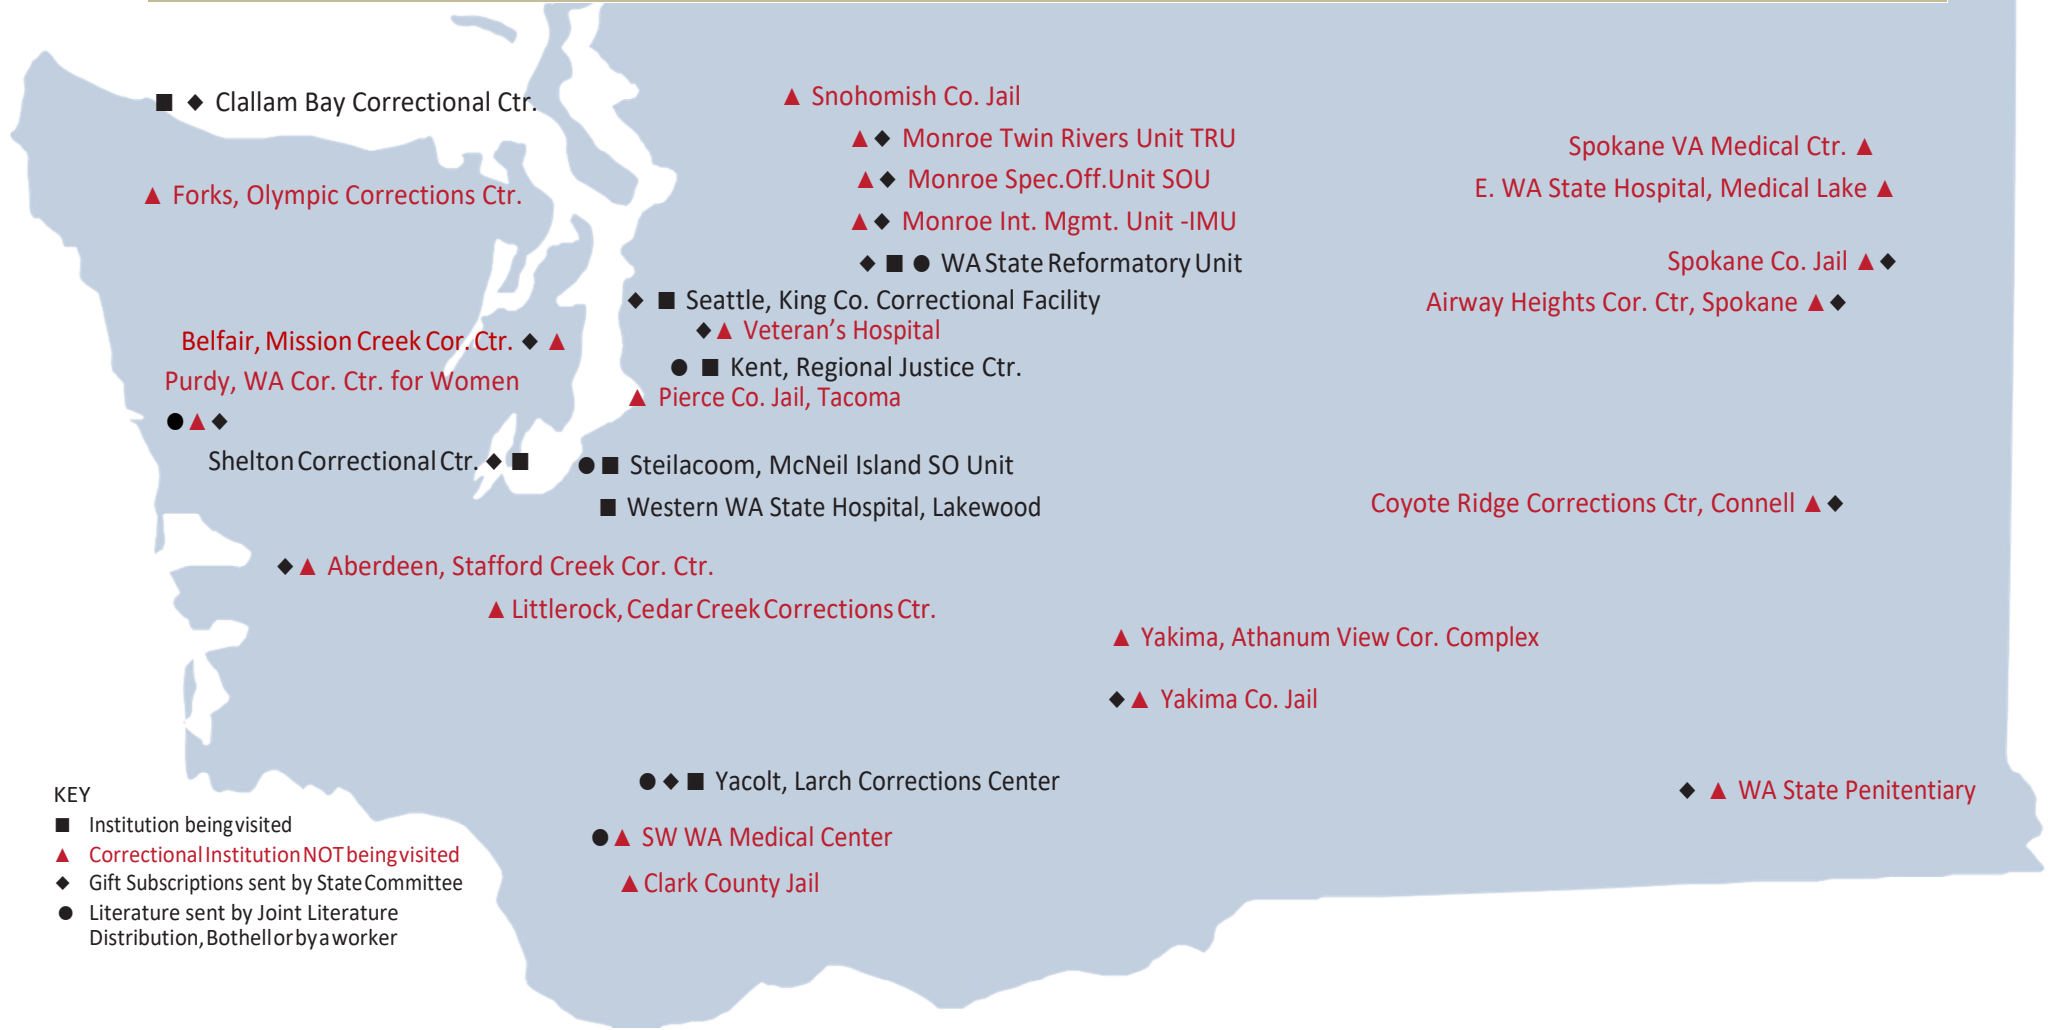

CHRISTIAN SCIENCE COMMITTEE FOR INSTITUTIONAL WORK 2019

KEY

- Institution being visited
- ▲ Correctional Institution NOT being visited
- ◆ Gift Subscriptions sent by State Committee
- Literature sent by Joint Literature Distribution, Bothell or by a worker

SUSTAINING CHURCHES AND SOCIETIES

- | | | |
|-------------------|---------------|-----------------|
| Bainbridge Island | Kent | Redmond |
| Bellevue 1st | Lakewood | Seattle 1st |
| Bothell | Mercer Island | Seattle 3rd |
| Burien | Mt. Vernon | Seattle 12th |
| Camas | Olympia | Vancouver |
| Edmonds | Pasco | W. Seattle Soc. |
| | Puyallup | |

CONTRIBUTING CHURCHES AND SOCIETIES

- | | |
|---------------|-----------------|
| Bellevue 2nd | Gig Harbor |
| Bellingham | Port Townsend |
| Chehalis | Sequim |
| Enumclaw | S. Whidbey Soc. |
| Friday Harbor | |

The remaining churches in Washington are not currently participating. Data accurate as of 11/2019.